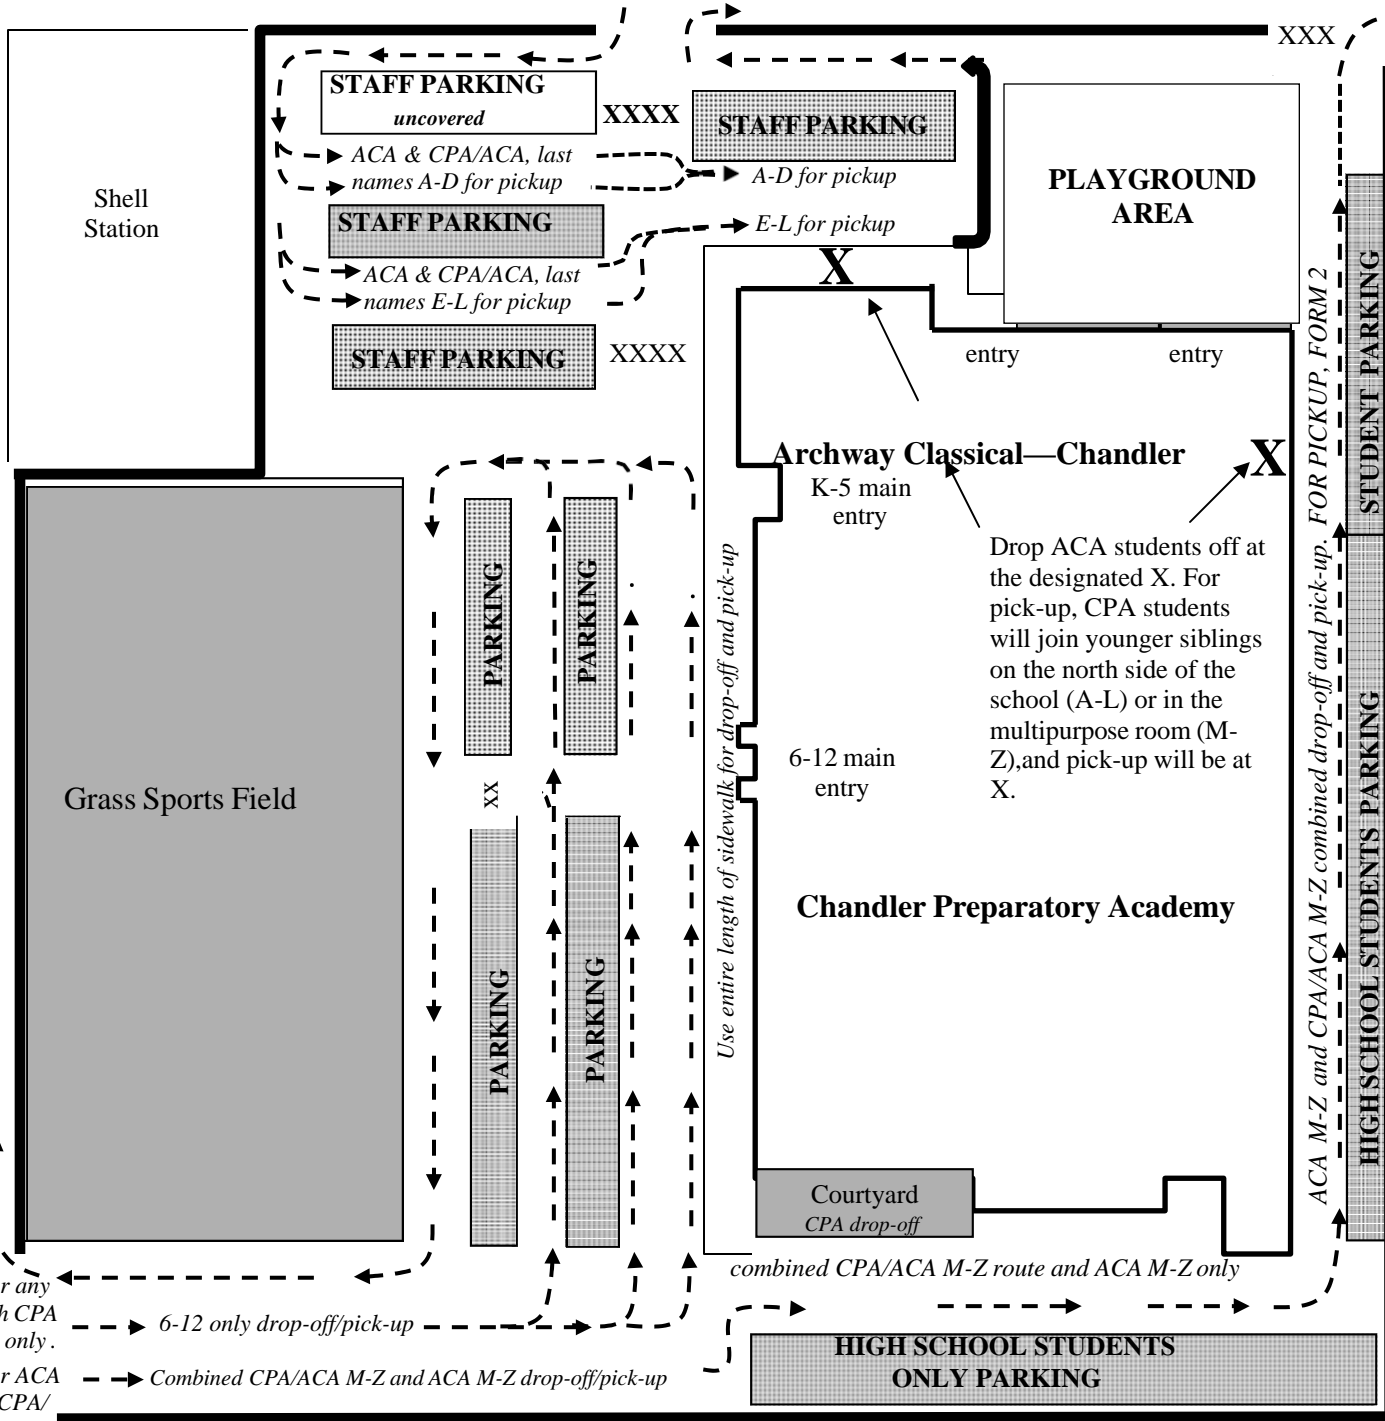

Families with CPA students only: Enter at Alma School Road and turn into the center lane. If you only have students in grades 9-12, proceed as shown to the lane through the parking spaces and move up as far as possible before dropping off or picking up. A faculty member will monitor the students' crossing, who should cross at the CPA main entry. If you have any students in the car who are in grades 6-8, drop off or pick up all students in the two lanes right in front of the school. Move up to the furthest available space, using the entire length of the sidewalk.

High school students who drive should continue to park behind the school and escort younger siblings to the appropriate location.

Alma School Road

Entry for any cars with CPA students only. —→ 6-12 only drop-off/pick-up
Entry for ACA M-Z or CPA/ACA M-Z. —→ Combined CPA/ACA M-Z and ACA M-Z drop-off/pick-up

HIGH SCHOOL STUDENTS ONLY PARKING