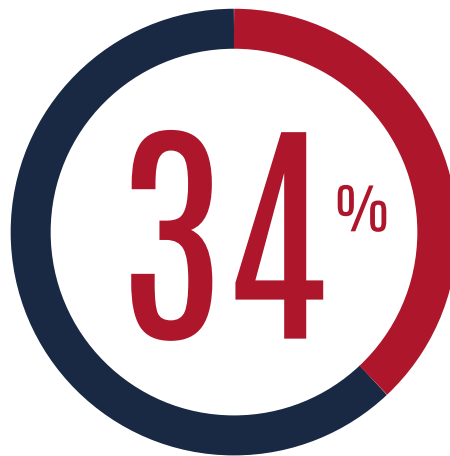

GRADUATING CLASS OF 2019 BY THE NUMBERS

**CHANDLER
PREPARATORY ACADEMY**
A Great Hearts Academy

Students
81

Average Weighted Grade Point Average
4.308

of students will immediately attend college

are pursuing STEM degrees